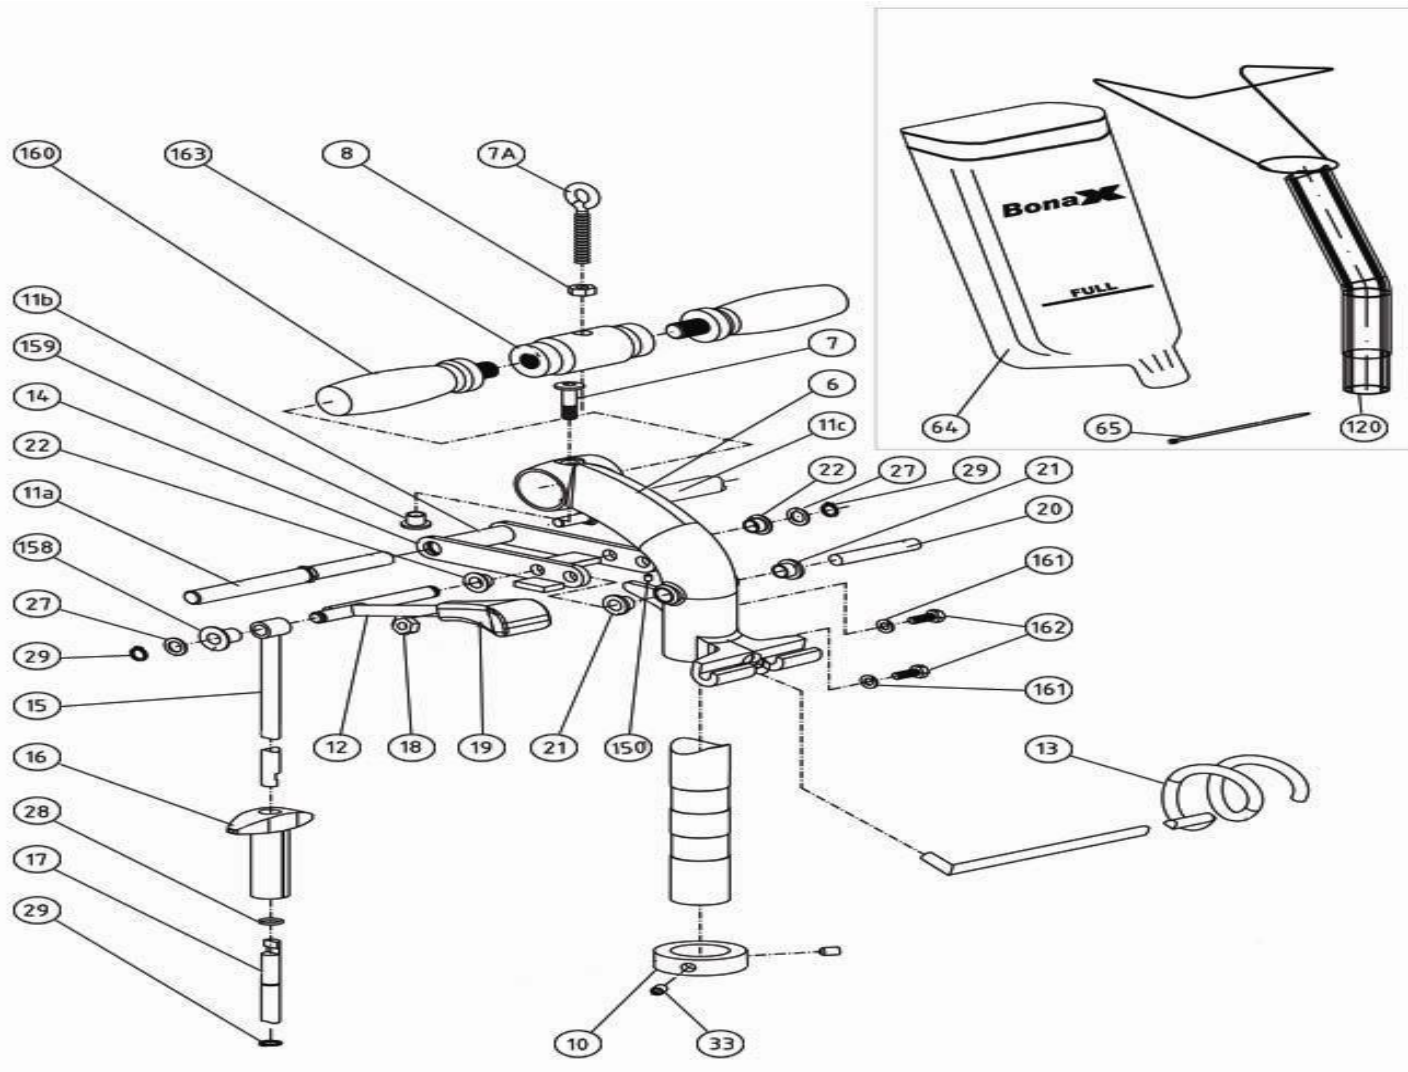

Bona Belt Previous Models AMO110013.3 Belt main handle

Bona Belt Previous Models AMO110013.3 Belt main handle

.	ASO156500.3	Handle complete grey
.	ASO156510.3	Working pressure handle black
.	ASO156511.3	Working handle compl. Black
.	ASO156512.3	Working pr.handle compl.black
006 .	ASO156513.3	Main handle bracket compl.
007 .	ASO958020	Hexagonal Screw MELC6S M8x30
008 .	ASO960500	Nut M6M M8 fzb
010 .	ASO116010	Tube sleeve
011a .	ASO156010.3	Working handle plastic covered
011b .	ASO156018	Tube sleeve 51x51x1
011c .	ASO156017.3	Working pressure handle short
012 .	ASO156012	Working pressure handle
013 .	ASO991220	Cable holder
014 .	ASO156021	Bracket working press. handle
015 .	ASO156015	Upper connection rod
016 .	ASO116516	Locking piece for rods compl.
017 .	ASO118017	Lower connection rod
018 .	ASO960050	Nut ML6M M8 fzb
019 .	ASO156019.3	Lever for handle, black
020 .	ASO156020	Axle dia 10x61
021 .	ASO948010	Plain bearing BM1008, shaft
022 .	ASO948006	Plain bearing BM1006xF18 FB
027 .	ASO968105	Washer 10x16x0,5

028 .	ASO927009	O-ring 9,3x2,4
029 .	ASO930010	Circlip ring SGA10
033 .	ASO955512	Screw MSK6SS M8X8
064 .	ASO991001.3	Dust bag GM/GMU
065 .	ASO945730	Cable tie, can be open.TYL300M
120 .	ASO116600.3	Dust tube complete
150 .	ASO955210	Screw MSK6SS M4X5
158 .	ASO948015	Plain bearing BM1006xF18 FB
159 .	ASO963400	Collar nut socket head M8
160 .	ASO116011.3	Plastic handle black
161 .	ASO960400	Nut M6M M6 fzb
162 .	ASO951416	Screw M6S M6x16 fzb
163 .	ASO156022.3	Handle bracket