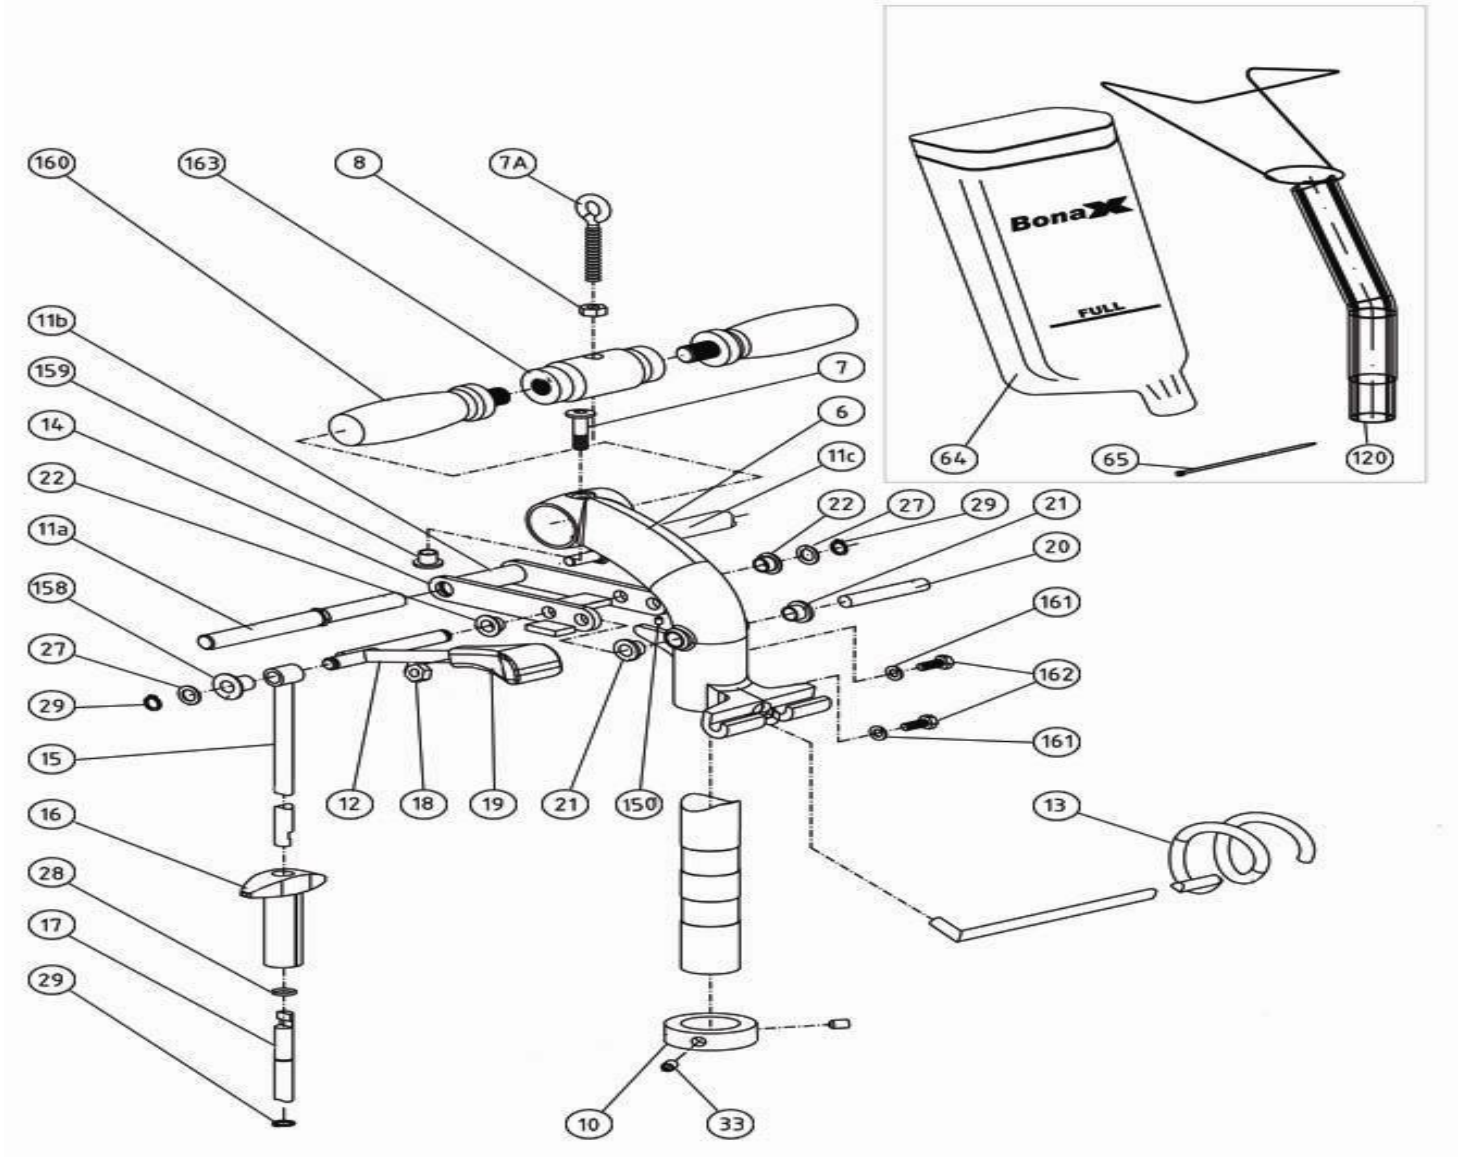

Bona Belt Previous Models AMO110020.3 Belt main handle

Bona Belt Previous Models AMO110020.3 Belt main handle

.	ASO156500.3	Handle complete grey
.	ASO156510.3	Working pressure handle black
.	ASO156511.3	Working handle compl. Black
.	ASO156512.3	Working pr.handle compl.black
006 .	ASO156513.3	Main handle bracket compl.
007 .	ASO958020	Hexagonal Screw MELC6S M8x30
008 .	ASO960500	Nut M6M M8 fzb
010 .	ASO116010	Tube sleeve
011a .	ASO156010.3	Working handle plastic covered
011b .	ASO156018	Tube sleeve 51x51x1
011c .	ASO156017.3	Working pressure handle short
012 .	ASO156012	Working pressure handle
013 .	ASO991220	Cable holder
014 .	ASO156021	Bracket working press. handle
015 .	ASO156015	Upper connection rod
016 .	ASO116516	Locking piece for rods compl.
017 .	ASO118017	Lower connection rod
018 .	ASO960050	Nut ML6M M8 fzb
019 .	ASO156019.3	Lever for handle, black
020 .	ASO156020	Axle dia 10x61
021 .	ASO948010	Plain bearing BM1008, shaft
022 .	ASO948006	Plain bearing BM1006xF18 FB
027 .	ASO968105	Washer 10x16x0,5

028 .	ASO927009	O-ring 9,3x2,4
029 .	ASO930010	Circlip ring SGA10
033 .	ASO955512	Screw MSK6SS M8X8
064 .	ASO991001.3	Dust bag GM/GMU
065 .	ASO945730	Cable tie, can be open.TYL300M
120 .	ASO116600.3	Dust tube complete
150 .	ASO955210	Screw MSK6SS M4X5
158 .	ASO948015	Plain bearing BM1006xF18 FB
159 .	ASO963400	Collar nut socket head M8
160 .	ASO116011.3	Plastic handle black
161 .	ASO960400	Nut M6M M6 fzb
162 .	ASO951416	Screw M6S M6x16 fzb
163 .	ASO156022.3	Handle bracket