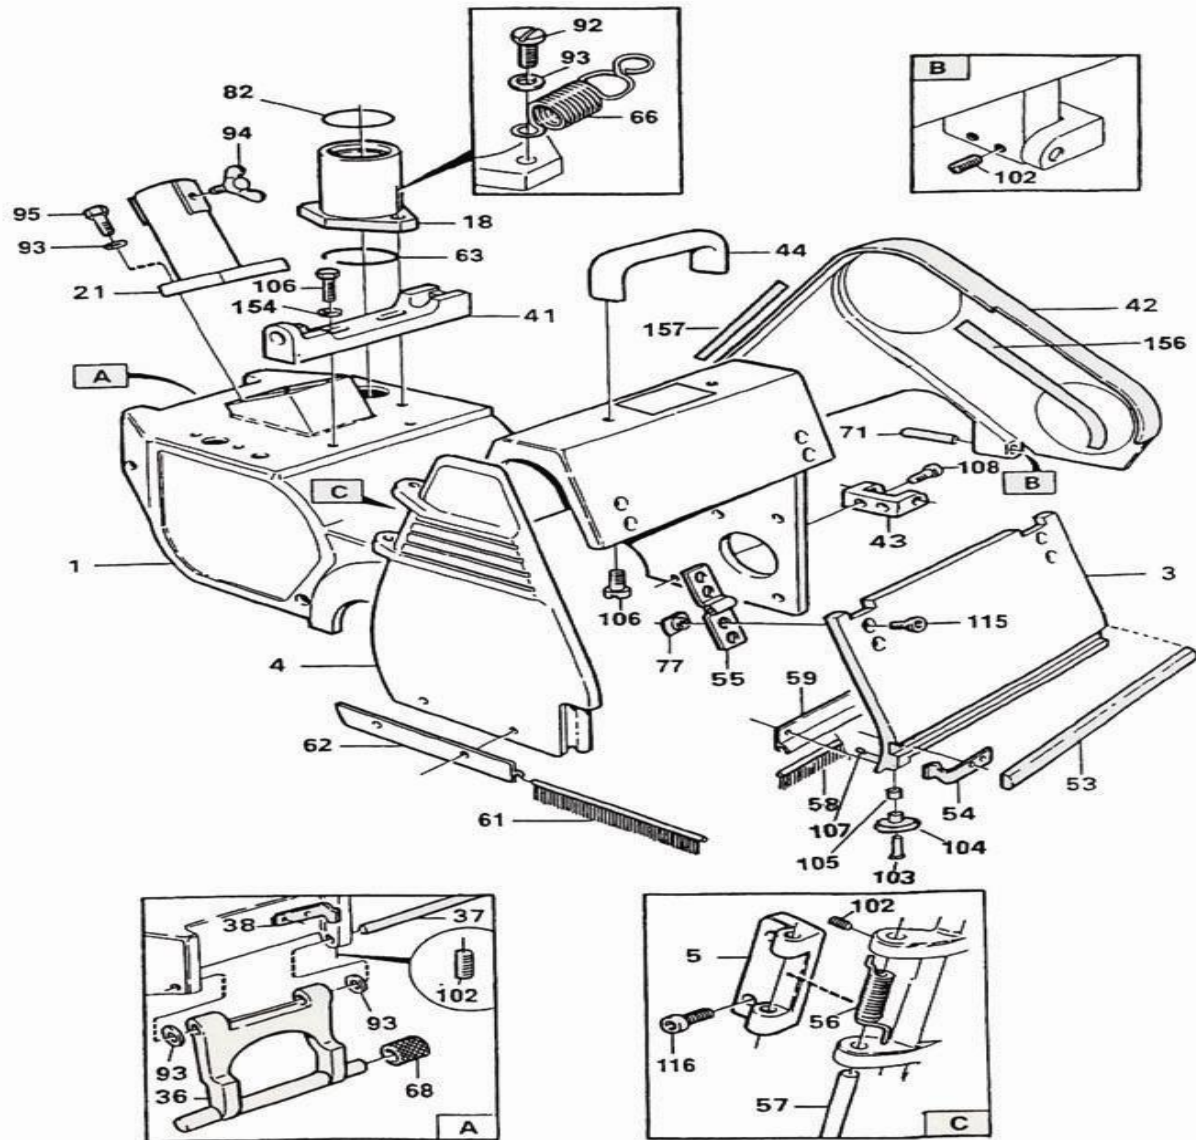

Bona Universal AMO110013.0 Universal chassis

Bona Universal AMO110013.0 Universal chassis

.	ASO111020	Tube holder
.	ASO111040	Belt cover
.	ASO111500	Front cover complete
.	ASO111536	Tilt supporting
.	ASO111600	Side cover complete
001 .	ASO111102	CHASSI B. BELT BEARBETAD LEGO
003 .	ASO111003	Front cover
004 .	ASO111600	Side cover complete
005 .	ASO111005	Hinge bracket side cover
018 .	ASO111018	Tube holder
021 .	ASO111021	Handle bracket
036 .	ASO111036	Tilt support
037 .	ASO111037	Shaft for tilt support
038 .	ASO111038	Locking plate for tilt support
041 .	ASO111041	Motor bracket, rear
042 .	ASO111042	Belt cover
043 .	ASO111043	Bracket
044 .	ASO945128	Lifting handle GM-GMU
053 .	ASO929041	Sealing strip
054 .	ASO111054	Locking plate side cover
055 .	ASO111055	Hinge
056 .	ASO111056	Spring
057 .	ASO111057	Axle
058 .	ASO929011	Dust brush front cover
059 .	ASO929021	Profile front cover
061 .	ASO929012	Dust brush side cover
062 .	ASO929022	Profile side cover
063 .	ASO928061	Rubber string 6x200 (cut)
066 .	ASO111066	Spring

068 .	ASO929051	Rubber cap dia 26x3,5
071 .	ASO935550	Cylinder pin 8x50
077a .	ASO960400	Nut M6M M6 fzb
077b .	ASO968002	Spacer DB 6x12,5x0,2
082 .	ASO927057	O-ring 57,15x3,5
092 .	ASO950519	Screw MCS M8x25 fzb
093 .	ASO965500	Washer
094 .	ASO958620	Wingheaded screw M10x30
095 .	ASO951519	Screw M6S M8x25 fzb
102 .	ASO955412	Screw MSK6SS M6x8
103 .	ASO935035	Cylinder bolt CBH 6x35 FZB
104 .	ASO111048	Front wheel
105 .	ASO934035	Spacer GMU250
106 .	ASO951518	Screw M6S M8x20 fzb
107 .	ASO955411	Screw MSK6SS M6X6
108 .	ASO953419	Screw MF6S M6X25
115 .	ASO953413	Screw MF6S M6X10
116 .	ASO952416	Screw MC6S M6x16 fzb
154 .	ASO965050	Washer 8X22X1,5
156 .	ASO929031	Sealing strip belt cover front
157 .	ASO929032	Sealing strip belt cover, rear